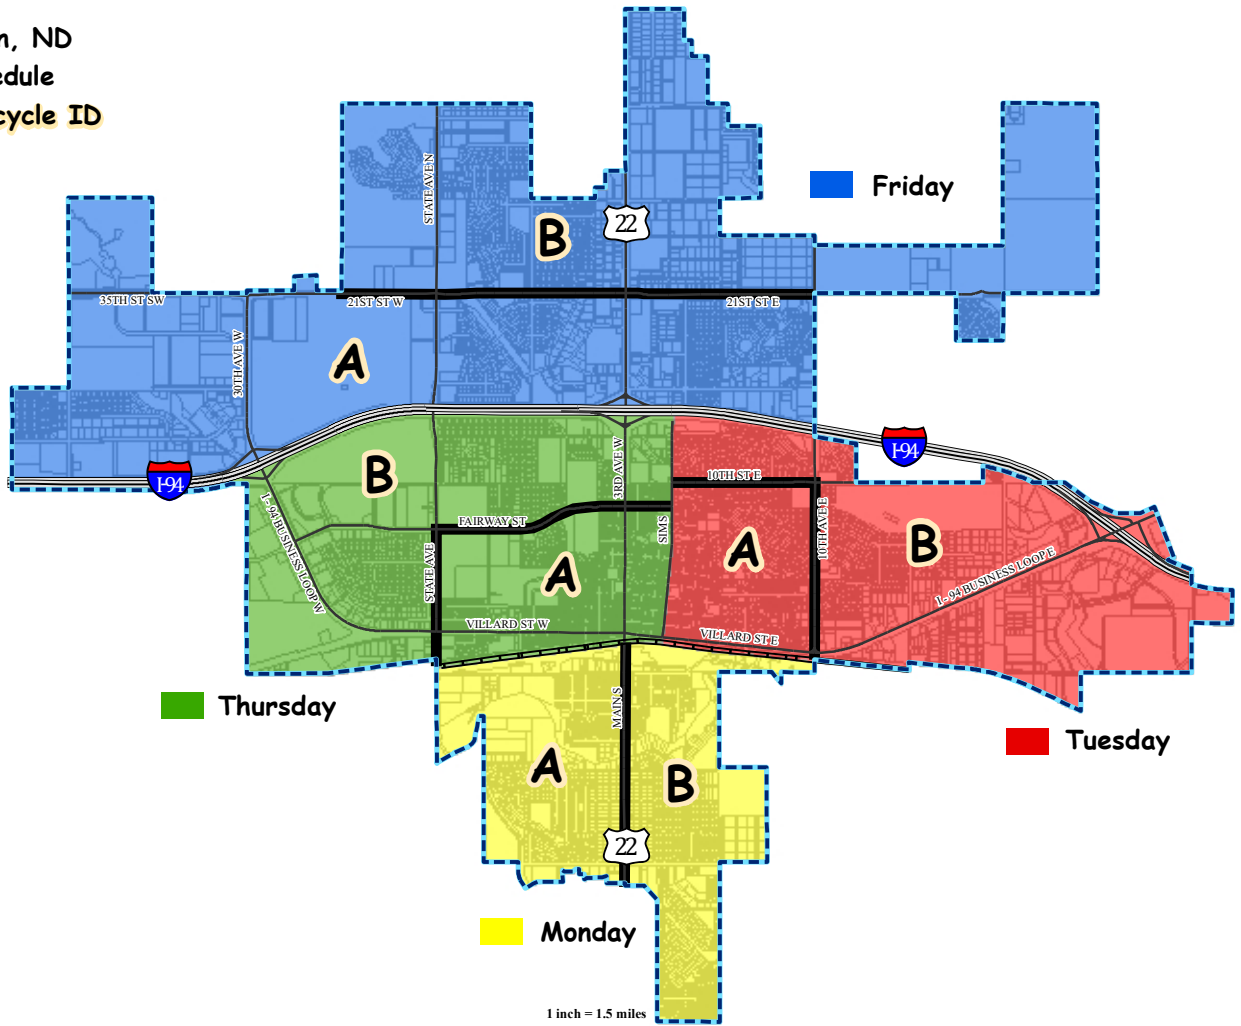

City of Dickinson, ND
 Collection Schedule
 Garbage Day - Recycle ID

1 inch = 1.5 miles